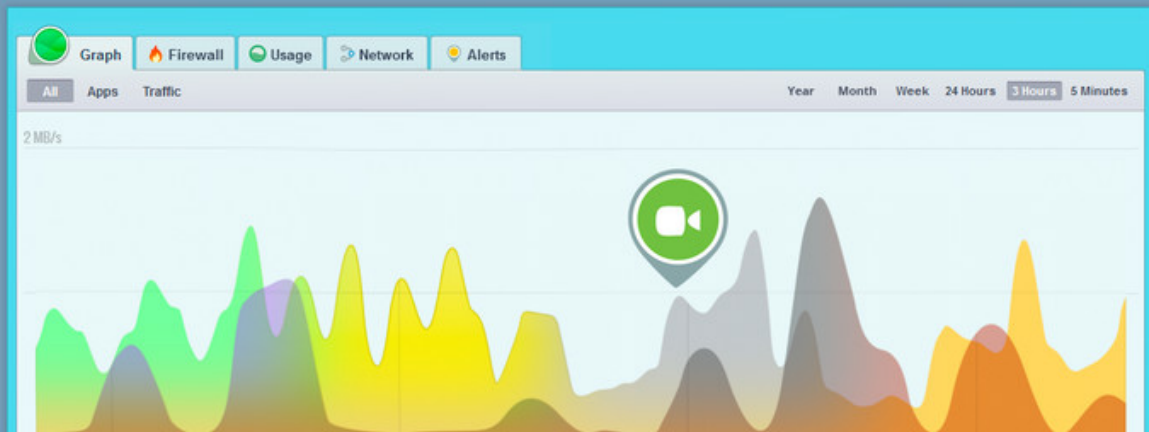

GlassWire Elite Download Under 1gb

Upgrade to GlassWire's paid versions to see Webcam/Mic detection and awesome new graph skins!

Download ->>> <http://bit.ly/2Jmk51s>

About This Content

Are you enjoying using our free GlassWire version? If so we hope you'll consider upgrading to GlassWire Elite with all the awesome features listed below.

Buy GlassWire Elite to add "Ask to connect" and "Lock down" firewall modes, monitor UNLIMITED remote PCs, add the mini graph to your desktop, see all the devices on your WiFi/network, enable Webcam/Mic detection, access new graph skins, and add the ability to hide some apps from the graph. GlassWire Elite also gives you an UNLIMITED graph history. GlassWire Elite licenses work with 10 PCs!

GlassWire's "Ask to connect" and "Lock down" modes allow you to only accept new application connections if you choose to do so. Click "Allow" to accept the new network connection from an application and "Block" to block it. Are you leaving your PC for a while? If so go to the "Firewall" tab and choose "Block all" mode. Now no new connections can come in or out of your PC while you're away.

Want to monitor the other PCs in your house, or remote gaming PCs? You need GlassWire's remote access mode. You can try this feature for free before buying for one PC in our free version by going to GlassWire's settings. GlassWire Elite can monitor UNLIMITED remote PCs simultaneously instead of only 1 with the free version.

Are you tired of having to open the full GlassWire application to see your network data? If so go to the top left GlassWire menu and choose "Show mini viewer" to see a graph summary on your desktop. You can even make this window transparent in GlassWire's settings, it looks awesome!