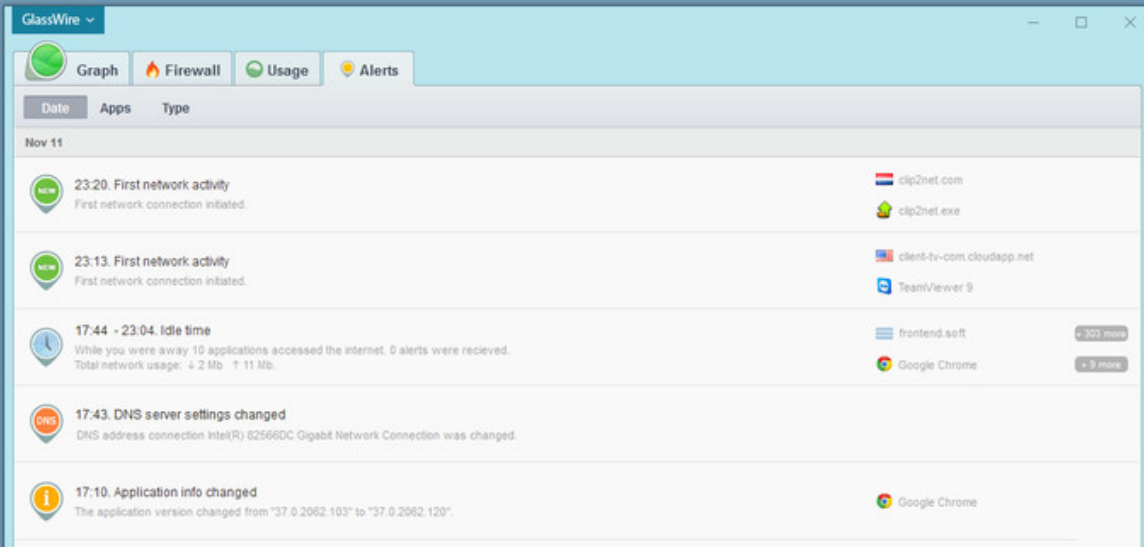

“...attractive, easy-to-use network monitor”