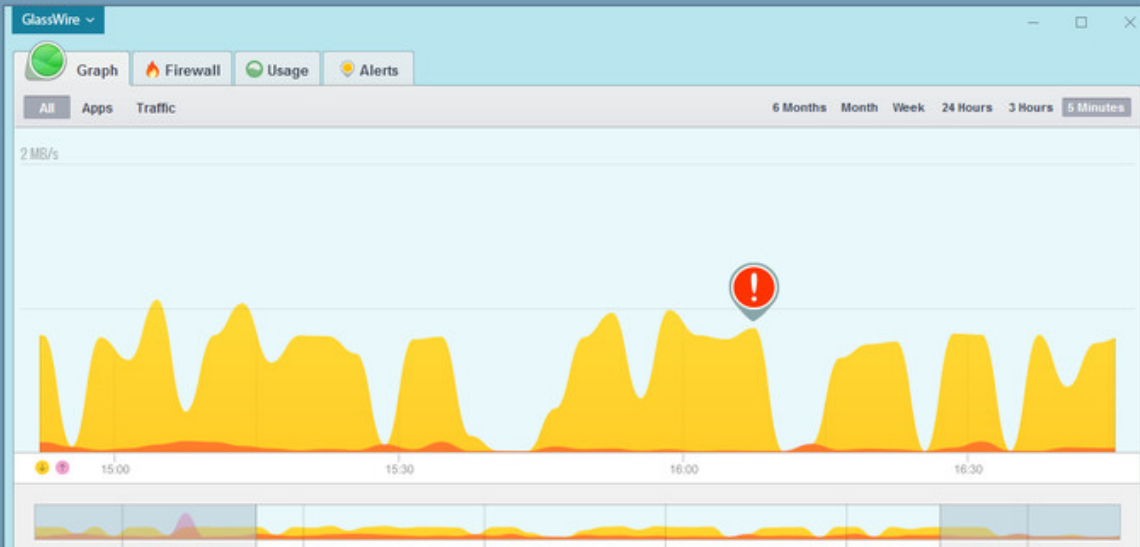

“...brings attention to suspicious Internet activities”